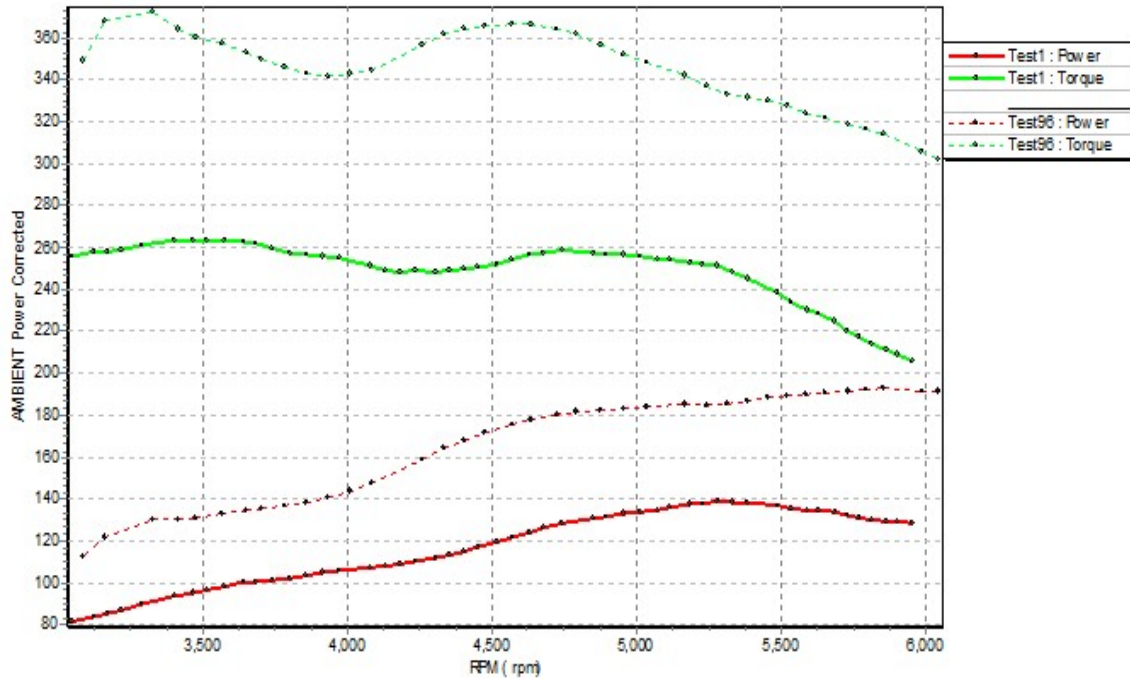

Vehicle: SNOWWHITE

Test : Test1

Duration: 0:0:6.686

Date: 7/11/15

Ambient Correction : 30 %  
for Petrol Normally  
aspirated.

Test : Test96

Duration: 0:0:4.886

Date: 6/ 6/16

Ambient Correction: 30 %  
for Petrol Normally  
aspirated.

Speed : 148 km/h @ 5954 rpm

Power : 139.2 kW @ 5282 rpm

Torque: 264 Nm @ 3403 rpm

Power : 192.8 kW @ 5856 rpm

Torque: 373 Nm @ 3327 rpm